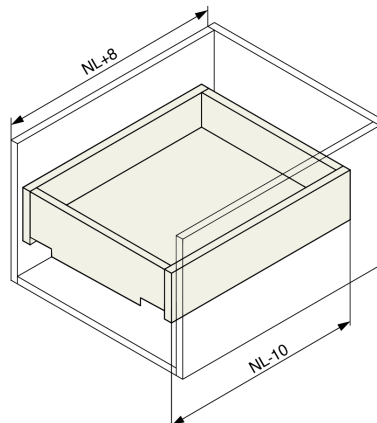

Termékleírás

Riex NU80 Concealed Slide, Full Extension, Soft-Close, Synchro, 40 kg, 3D Brackets The Riex NU80 concealed drawer slides redefine performance and convenience for modern cabinetry. Featuring full extension, a soft-close mechanism, and advanced synchro technology, they deliver seamless functionality while enhancing the durability of your furniture. Key Features: Full-Extension Design: Provides complete access to the entire drawer. Soft-Close Mechanism: Ensures quiet, smooth closing with minimal effort. Synchro Technology: Offers perfectly aligned, synchronized movement for all slide segments. High Load Capacity: Handles up to 40 kg of total load, including drawer weight. 3D Adjustments: Enables 3D adjustments, including vertical, horizontal, and depth adjustments to ensure precise alignment. Upgrade your furniture with Riex NU80 slides, designed for precision, durability, and silent, smooth operation.

További képek

Kiegészítők

Riex Slides fúró sablon + automata pontozó
F011442

2D rajz

Height adjustment 0~+3mm

Side adjustment ± 1.5 mm

Depth (In and Out) adjustment 0 ~ +3mm

NL - 300/350

NL - 400/450/500

NL - 550/600

NL - 650