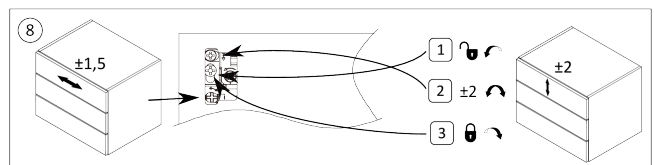

Riex ND60 (16/18 mm) 2 db-os magasító korlát készlet, szögl. keresztmetszetű, 500 mm, fehér

Paraméterek

Márka	Riex
Szín	Fehér
Hosszúság	500 mm
Model	ND60

Termékleírás

Riex ND60 (16/18mm) Set of 2 Square Railings This set of square railings is designed to reinforce the raised sides of ND60 drawers, ensuring stability and solid construction. Each railing includes brackets that securely snap onto the back panel and mount with screws, providing enhanced support for your storage solutions. The front section of the railing is fixed with screws and can be adjusted in length by rotating the bar, offering flexibility to fit various drawer sizes. Key Features: Secure Mounting: Includes back panel brackets for secure mounting and additional support. Adjustable Length: Adjustable railing length with a rotation mechanism for precise customisation. Enhanced Stability: Provides stability and durability, ensuring a strong structure for the drawer sides. This set offers a perfect combination of functionality and design, making it an essential addition to ND60 drawer systems.

Riex ND60 (18 mm) kettős oldalfalú fióksín, 167/500 mm, fehér
F008306

Riex ND60 (18 mm) kettős oldalfalú fióksín, 199/500 mm, fehér
F008308

2D rajz

rev05