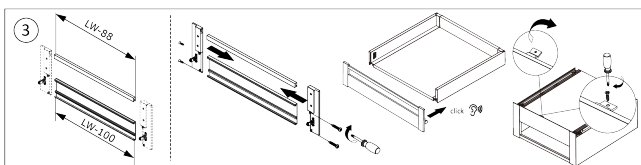

Riex ND60 (16/18 mm) 2 db-os magasító korlát készlet, szögl. keresztmetszetű, 500 mm, fehér

Paraméterek

Márka	Riex
Szín	Fehér
Hosszúság	500 mm
Model	ND60

Termékleírás

Riex ND60 (16/18mm) Set of 2 Square Railings This set of square railings is designed to reinforce the raised sides of ND60 drawers, ensuring stability and solid construction. Each railing includes brackets that securely snap onto the back panel and mount with screws, providing enhanced support for your storage solutions. The front section of the railing is fixed with screws and can be adjusted in length by rotating the bar, offering flexibility to fit various drawer sizes. Key Features: Secure Mounting: Includes back panel brackets for secure mounting and additional support. Adjustable Length: Adjustable railing length with a rotation mechanism for precise customisation. Enhanced Stability: Provides stability and durability, ensuring a strong structure for the drawer sides. This set offers a perfect combination of functionality and design, making it an essential addition to ND60 drawer systems.

Riex ND60 (18 mm) kettős oldalfalú fióksín, 167/500 mm, fehér
F008306

Riex ND60 (18 mm) kettős oldalfalú fióksín, 199/500 mm, fehér
F008308

2D rajz

rev05