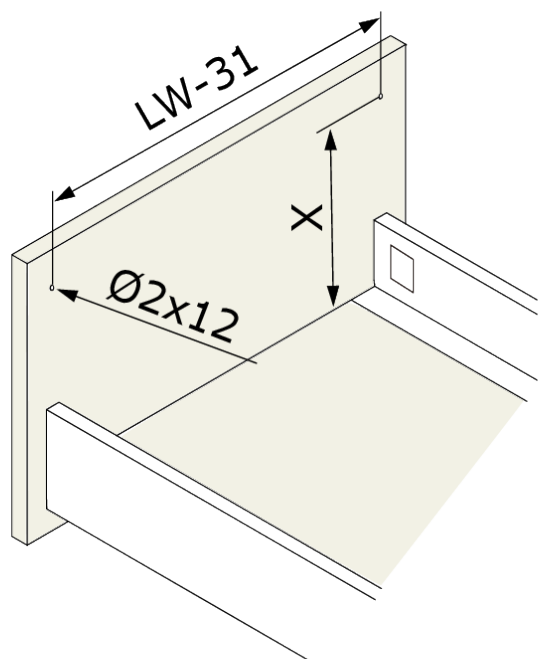

Riex ND60 (16/18 mm) 2 db-os magasító korlát készlet, szögl. keresztmetszetű, 500 mm, fehér

Paraméterek

Márka	Riex
Szín	Fehér
Hosszúság	500 mm
Model	ND60

Termékleírás

Riex ND60 (16/18mm) Set of 2 Square Railings This set of square railings is designed to reinforce the raised sides of ND60 drawers, ensuring stability and solid construction. Each railing includes brackets that securely snap onto the back panel and mount with screws, providing enhanced support for your storage solutions. The front section of the railing is fixed with screws and can be adjusted in length by rotating the bar, offering flexibility to fit various drawer sizes. Key Features: Secure Mounting: Includes back panel brackets for secure mounting and additional support. Adjustable Length: Adjustable railing length with a rotation mechanism for precise customisation. Enhanced Stability: Provides stability and durability, ensuring a strong structure for the drawer sides. This set offers a perfect combination of functionality and design, making it an essential addition to ND60 drawer systems.

Alkatrészek

Riex ND60 (16 mm) kettős oldalfalú fióksín, 84/500 mm, fehér

F007442

Riex ND60 (16 mm) kettős oldalfalú fióksín, 116/500 mm, fehér

F007449

Riex ND60 (16 mm) kettős oldalfalú fióksín, 167/500 mm, fehér

F007455

Riex ND60 (16 mm) kettős oldalfalú fióksín, 199/500 mm, fehér

F007461

Riex ND60 (18 mm) kettős oldalfalú fióksín, 84/500 mm, fehér
F008302

Riex ND60 (18 mm) kettős oldalfalú fióksín, 116/500 mm, fehér
F008304

Riex ND60 (18 mm) kettős oldalfalú fióksín, 167/500 mm, fehér
F008306

Riex ND60 (18 mm) kettős oldalfalú fióksín, 199/500 mm, fehér
F008308

2D rajz

rev05