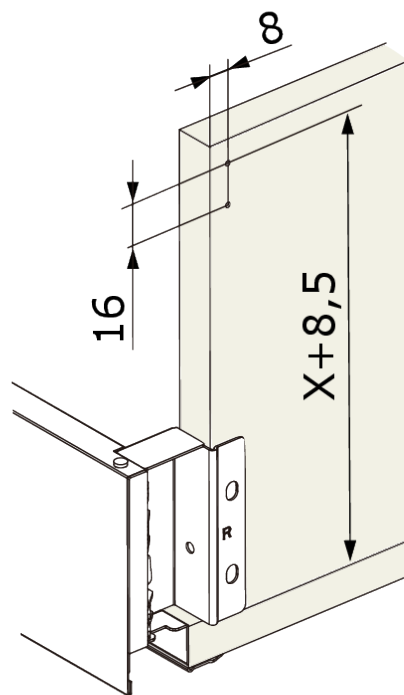

Riex ND60 (16/18 mm) 2 db-os magasító korlát készlet, szögl. keresztmetszetű, 500 mm, fehér

Paraméterek

Márka	Riex
Szín	Fehér
Hosszúság	500 mm
Model	ND60

Termékleírás

Riex ND60 (16/18mm) Set of 2 Square Railings This set of square railings is designed to reinforce the raised sides of ND60 drawers, ensuring stability and solid construction. Each railing includes brackets that securely snap onto the back panel and mount with screws, providing enhanced support for your storage solutions. The front section of the railing is fixed with screws and can be adjusted in length by rotating the bar, offering flexibility to fit various drawer sizes. Key Features: Secure Mounting: Includes back panel brackets for secure mounting and additional support. Adjustable Length: Adjustable railing length with a rotation mechanism for precise customisation. Enhanced Stability: Provides stability and durability, ensuring a strong structure for the drawer sides. This set offers a perfect combination of functionality and design, making it an essential addition to ND60 drawer systems.

Alkatrészek

Riex ND60 (16 mm) kettős oldalfalú fióksín, 84/500 mm, fehér

F007442

Riex ND60 (16 mm) kettős oldalfalú fióksín, 116/500 mm, fehér

F007449

Riex ND60 (16 mm) kettős oldalfalú fióksín, 167/500 mm, fehér

F007455

Riex ND60 (16 mm) kettős oldalfalú fióksín, 199/500 mm, fehér

F007461

Riex ND60 (18 mm) kettős oldalfalú fióksín, 84/500 mm, fehér
F008302

Riex ND60 (18 mm) kettős oldalfalú fióksín, 116/500 mm, fehér
F008304

Riex ND60 (18 mm) kettős oldalfalú fióksín, 167/500 mm, fehér
F008306

Riex ND60 (18 mm) kettős oldalfalú fióksín, 199/500 mm, fehér
F008308

2D rajz

rev05