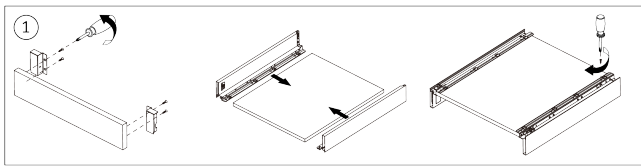

Riex ND60 (16/18 mm) 2 db-os magasító korlát készlet, szögl. keresztmetszetű, 500 mm, fehér

Paraméterek

Márka	Riex
Szín	Fehér
Hosszúság	500 mm
Model	ND60

Termékleírás

Riex ND60 (16/18mm) Set of 2 Square Railings This set of square railings is designed to reinforce the raised sides of ND60 drawers, ensuring stability and solid construction. Each railing includes brackets that securely snap onto the back panel and mount with screws, providing enhanced support for your storage solutions. The front section of the railing is fixed with screws and can be adjusted in length by rotating the bar, offering flexibility to fit various drawer sizes. Key Features: Secure Mounting: Includes back panel brackets for secure mounting and additional support. Adjustable Length: Adjustable railing length with a rotation mechanism for precise customisation. Enhanced Stability: Provides stability and durability, ensuring a strong structure for the drawer sides. This set offers a perfect combination of functionality and design, making it an essential addition to ND60 drawer systems.

Riex ND60 (18 mm) kettős oldalfalú fióksín, 167/500 mm, fehér
F008306

Riex ND60 (18 mm) kettős oldalfalú fióksín, 199/500 mm, fehér
F008308

2D rajz

rev05