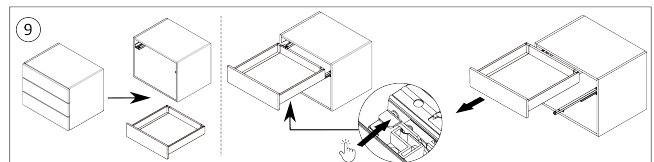

Riex ND60 (16/18 mm) 2 db-os magasító korlát készlet, szögl. keresztmetszetű, 500 mm, fehér

Paraméterek

Márka	Riex
Szín	Fehér
Hosszúság	500 mm
Model	ND60

Termékleírás

Riex ND60 (16/18mm) Set of 2 Square Railings This set of square railings is designed to reinforce the raised sides of ND60 drawers, ensuring stability and solid construction. Each railing includes brackets that securely snap onto the back panel and mount with screws, providing enhanced support for your storage solutions. The front section of the railing is fixed with screws and can be adjusted in length by rotating the bar, offering flexibility to fit various drawer sizes. Key Features: Secure Mounting: Includes back panel brackets for secure mounting and additional support. Adjustable Length: Adjustable railing length with a rotation mechanism for precise customisation. Enhanced Stability: Provides stability and durability, ensuring a strong structure for the drawer sides. This set offers a perfect combination of functionality and design, making it an essential addition to ND60 drawer systems.

Riex ND60 (18 mm) kettős oldalfalú fióksín, 167/500 mm, fehér
F008306

Riex ND60 (18 mm) kettős oldalfalú fióksín, 199/500 mm, fehér
F008308

2D rajz

rev05